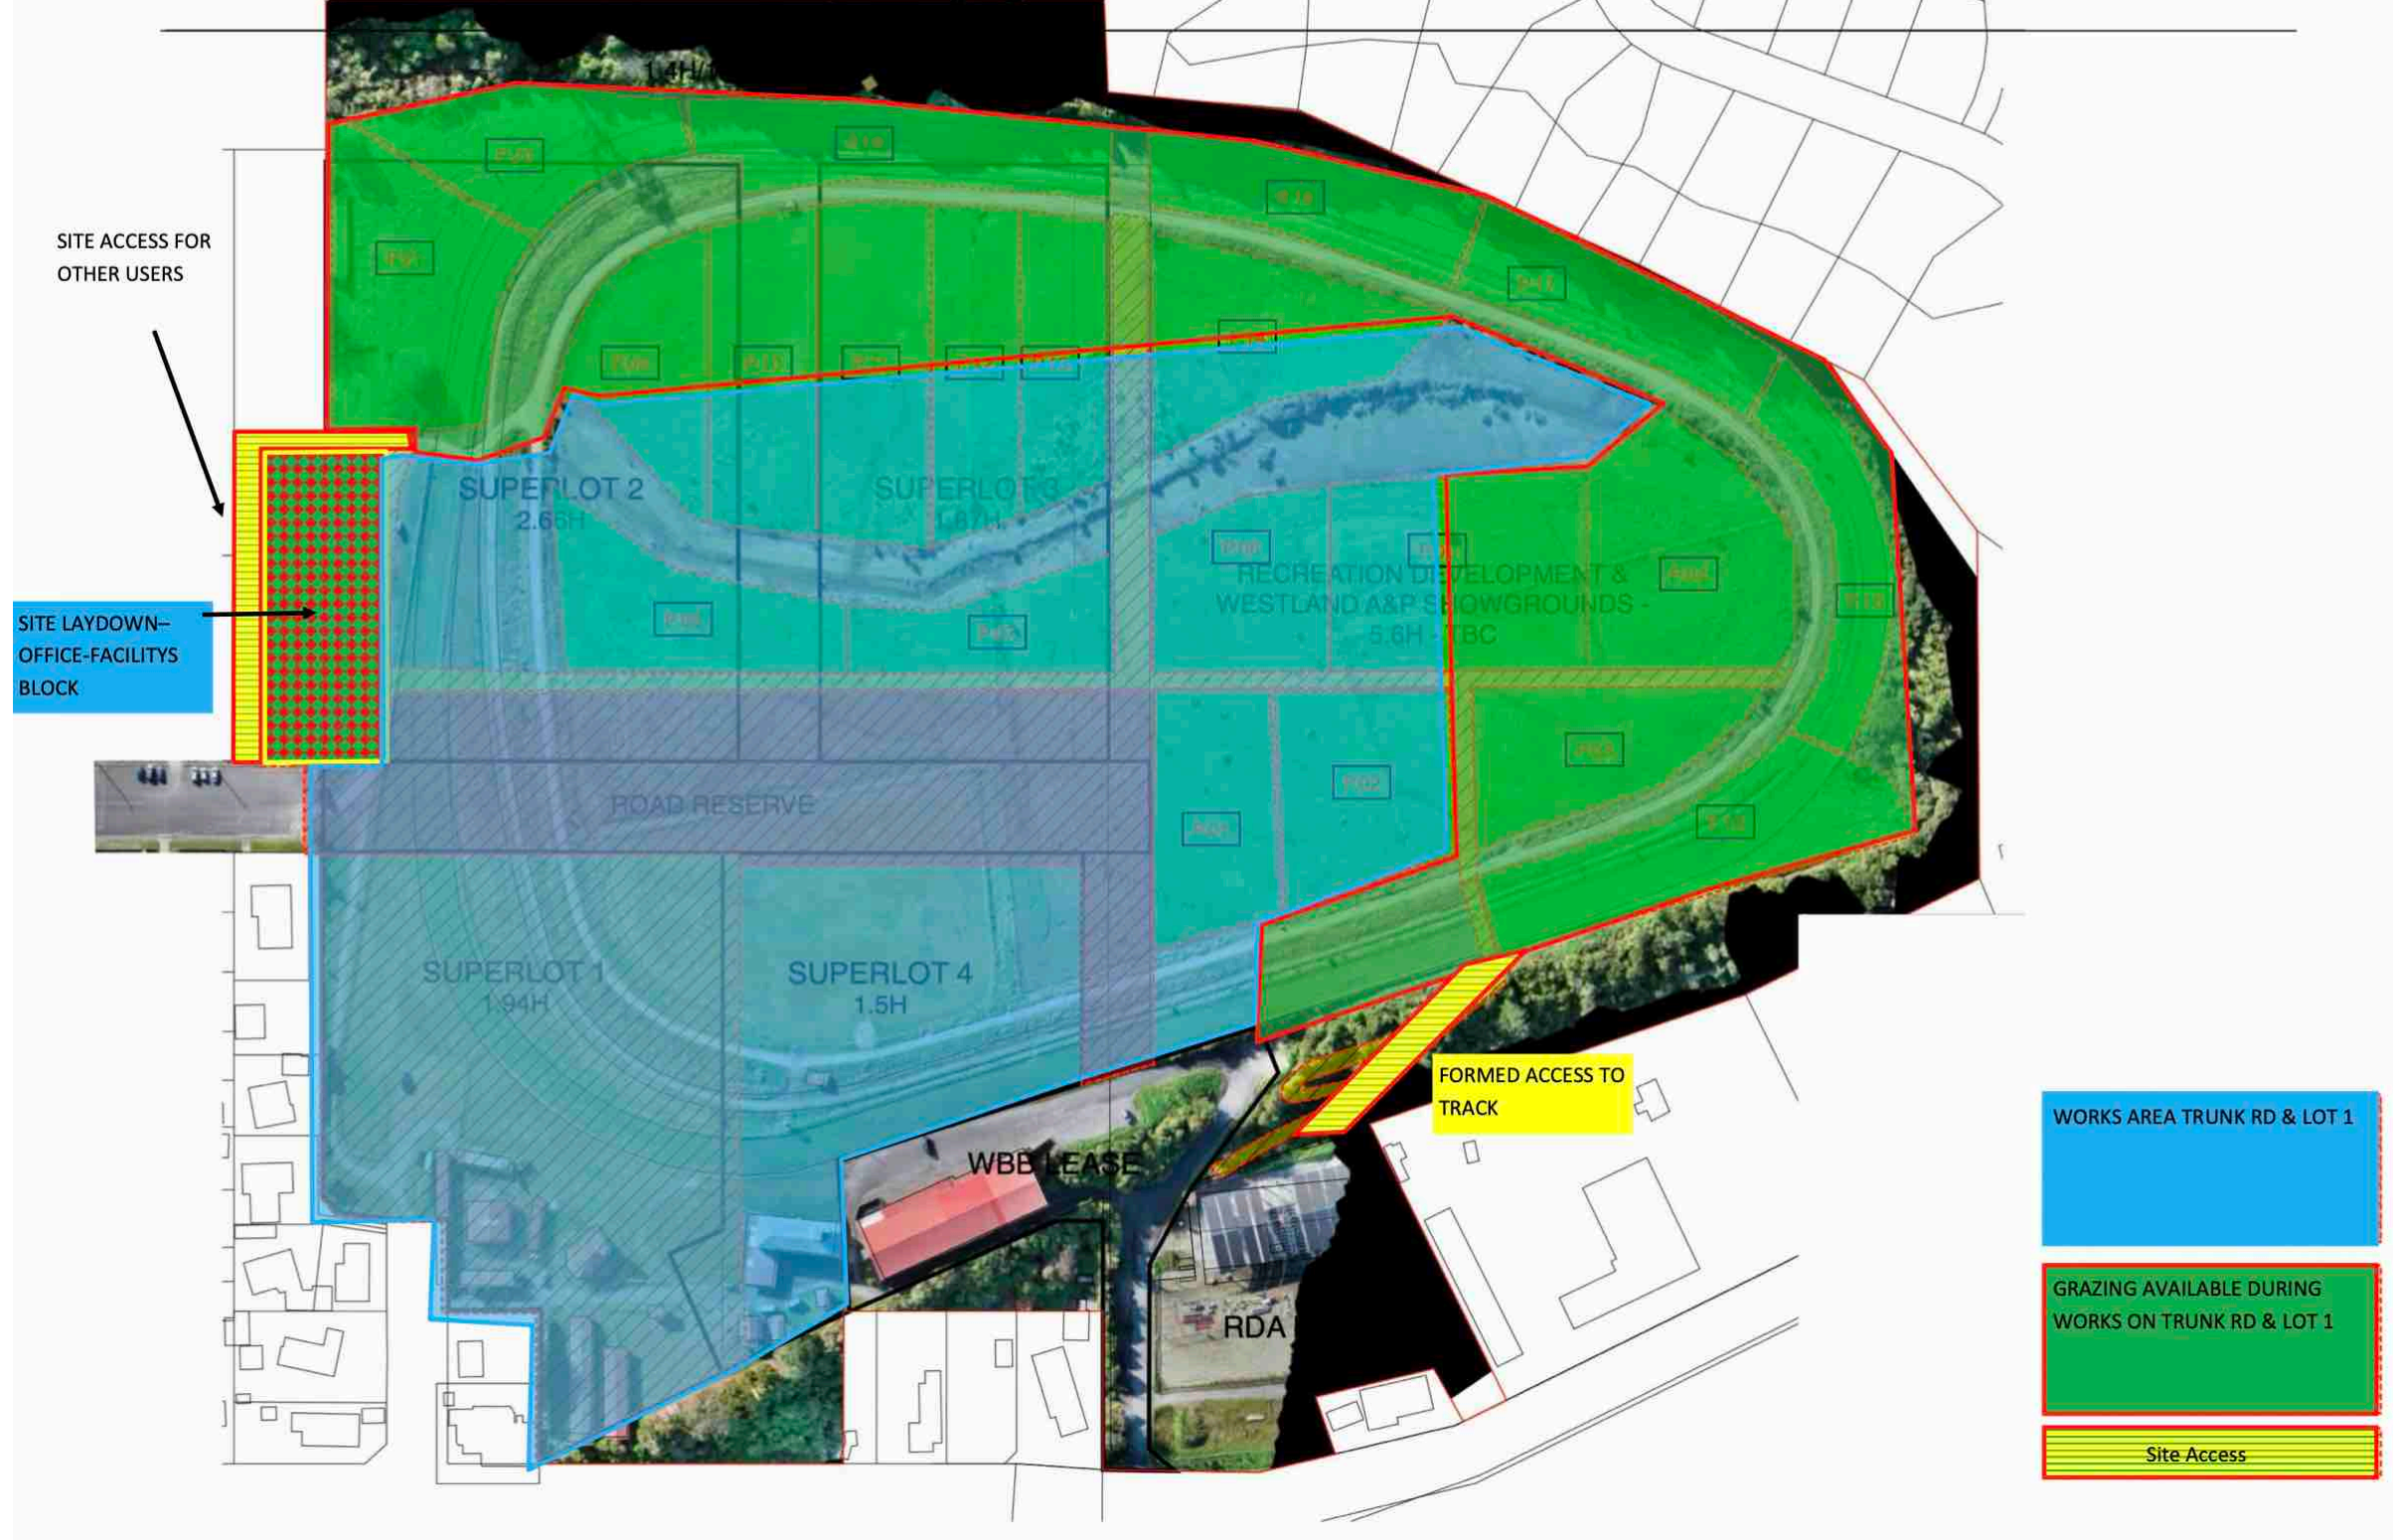

COMMUNITY ENGAGEMENT

Hokitika Racecourse Development

November 2024

HOKITIKA RACECOURSE DEVELOPMENT

Key Projects

Timeline

MASTERPLAN - Residential Developed Siteplan.

scale 1:2500

MASTERPLAN - Site Establishment / Staging.

Community Engagement to date – Racecourse Development

2023

- Early Awareness to key stakeholders
- Community workshops and surveys
- Hokitika Racecourse Working Group
- Recreational Facility engagement with community

2024

- Meetings with RDA, onsite planning
- Meeting with local schools
- Meeting with Boys Brigade
- Meeting with neighbouring residents
- Public meeting

2025

- Recreational Facility development with community
- Westland District Council LTP consultation