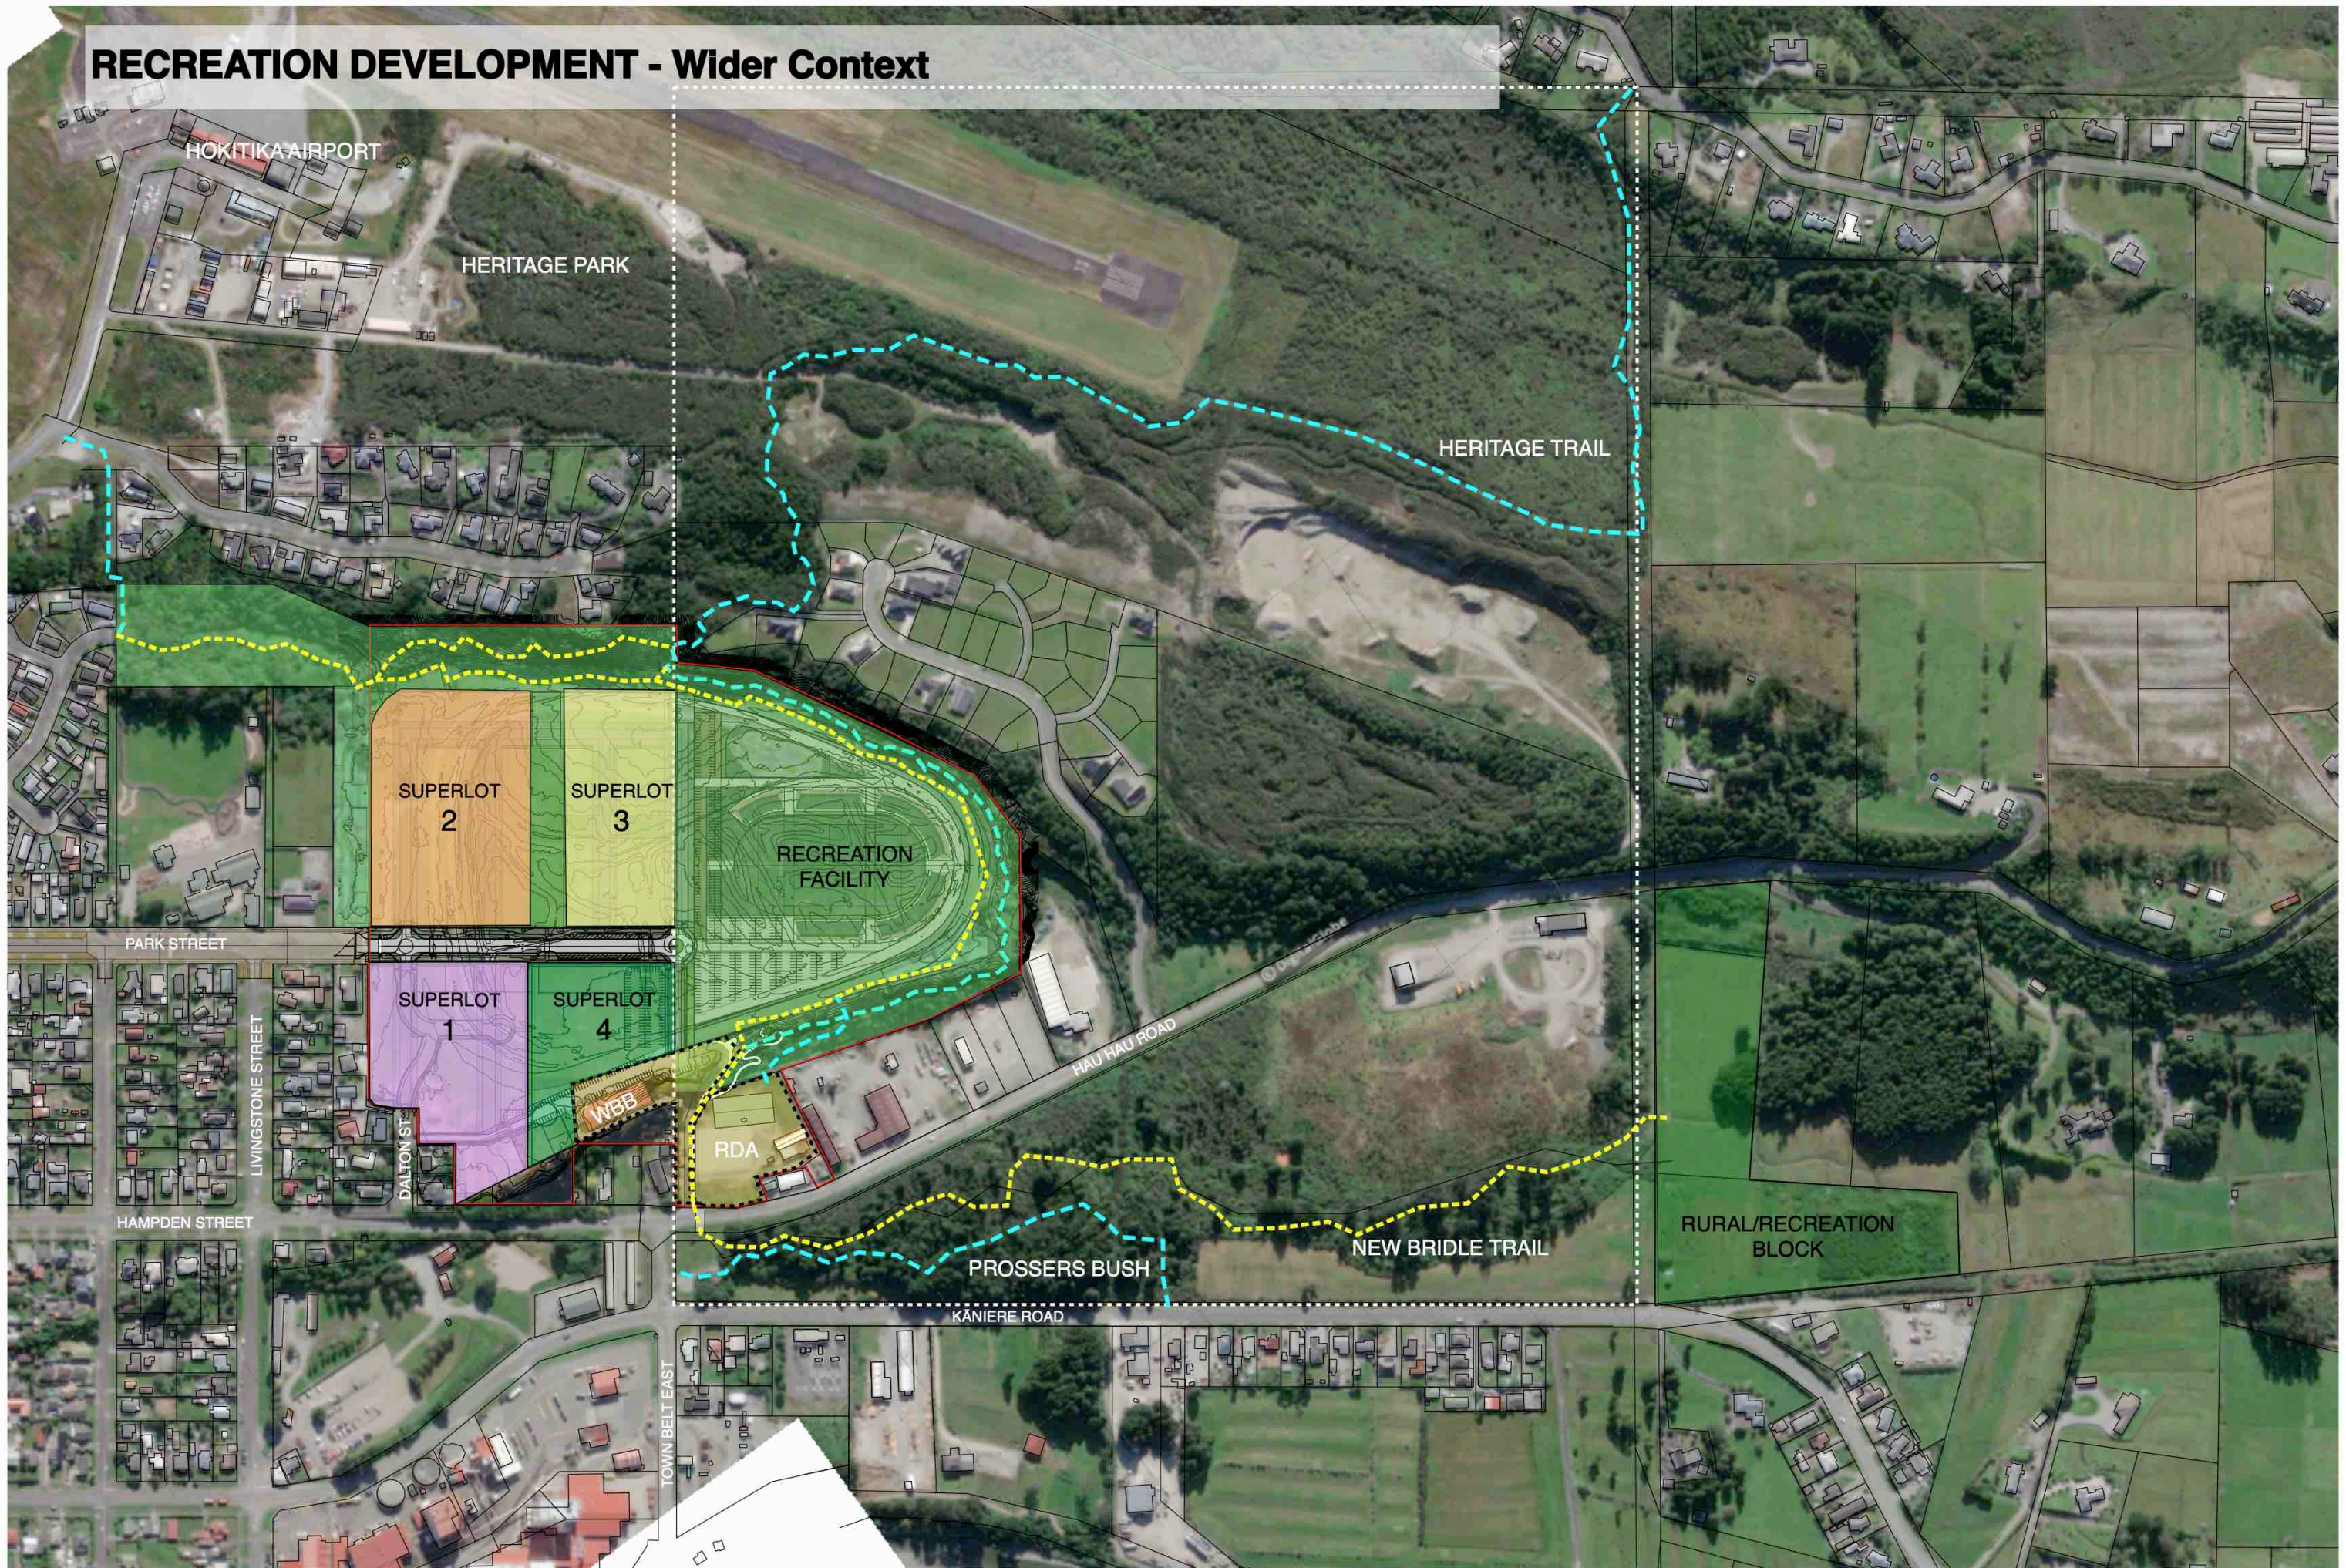

COMMUNITY ENGAGEMENT

Hokitika Racecourse Development

November 2024

HOKITIKA RACECOURSE DEVELOPMENT

Key Projects

Timeline

MASTERPLAN - Residential Developed Siteplan.

scale 1:2500

MASTERPLAN - Site Establishment / Staging.

Community Engagement to date – Racecourse Development

2023

- Early Awareness to key stakeholders
- Community workshops and surveys
- Hokitika Racecourse Working Group
- Recreational Facility engagement with community

2024

- Meetings with RDA, onsite planning
- Meeting with local schools
- Meeting with Boys Brigade
- Meeting with neighbouring residents
- Public meeting

2025

- Recreational Facility development with community
- Westland District Council LTP consultation

RECREATION DEVELOPMENT - Wider Context

COMMUNITY ENGAGEMENT
Hokitika Racecourse Development

Q&A Discussion.