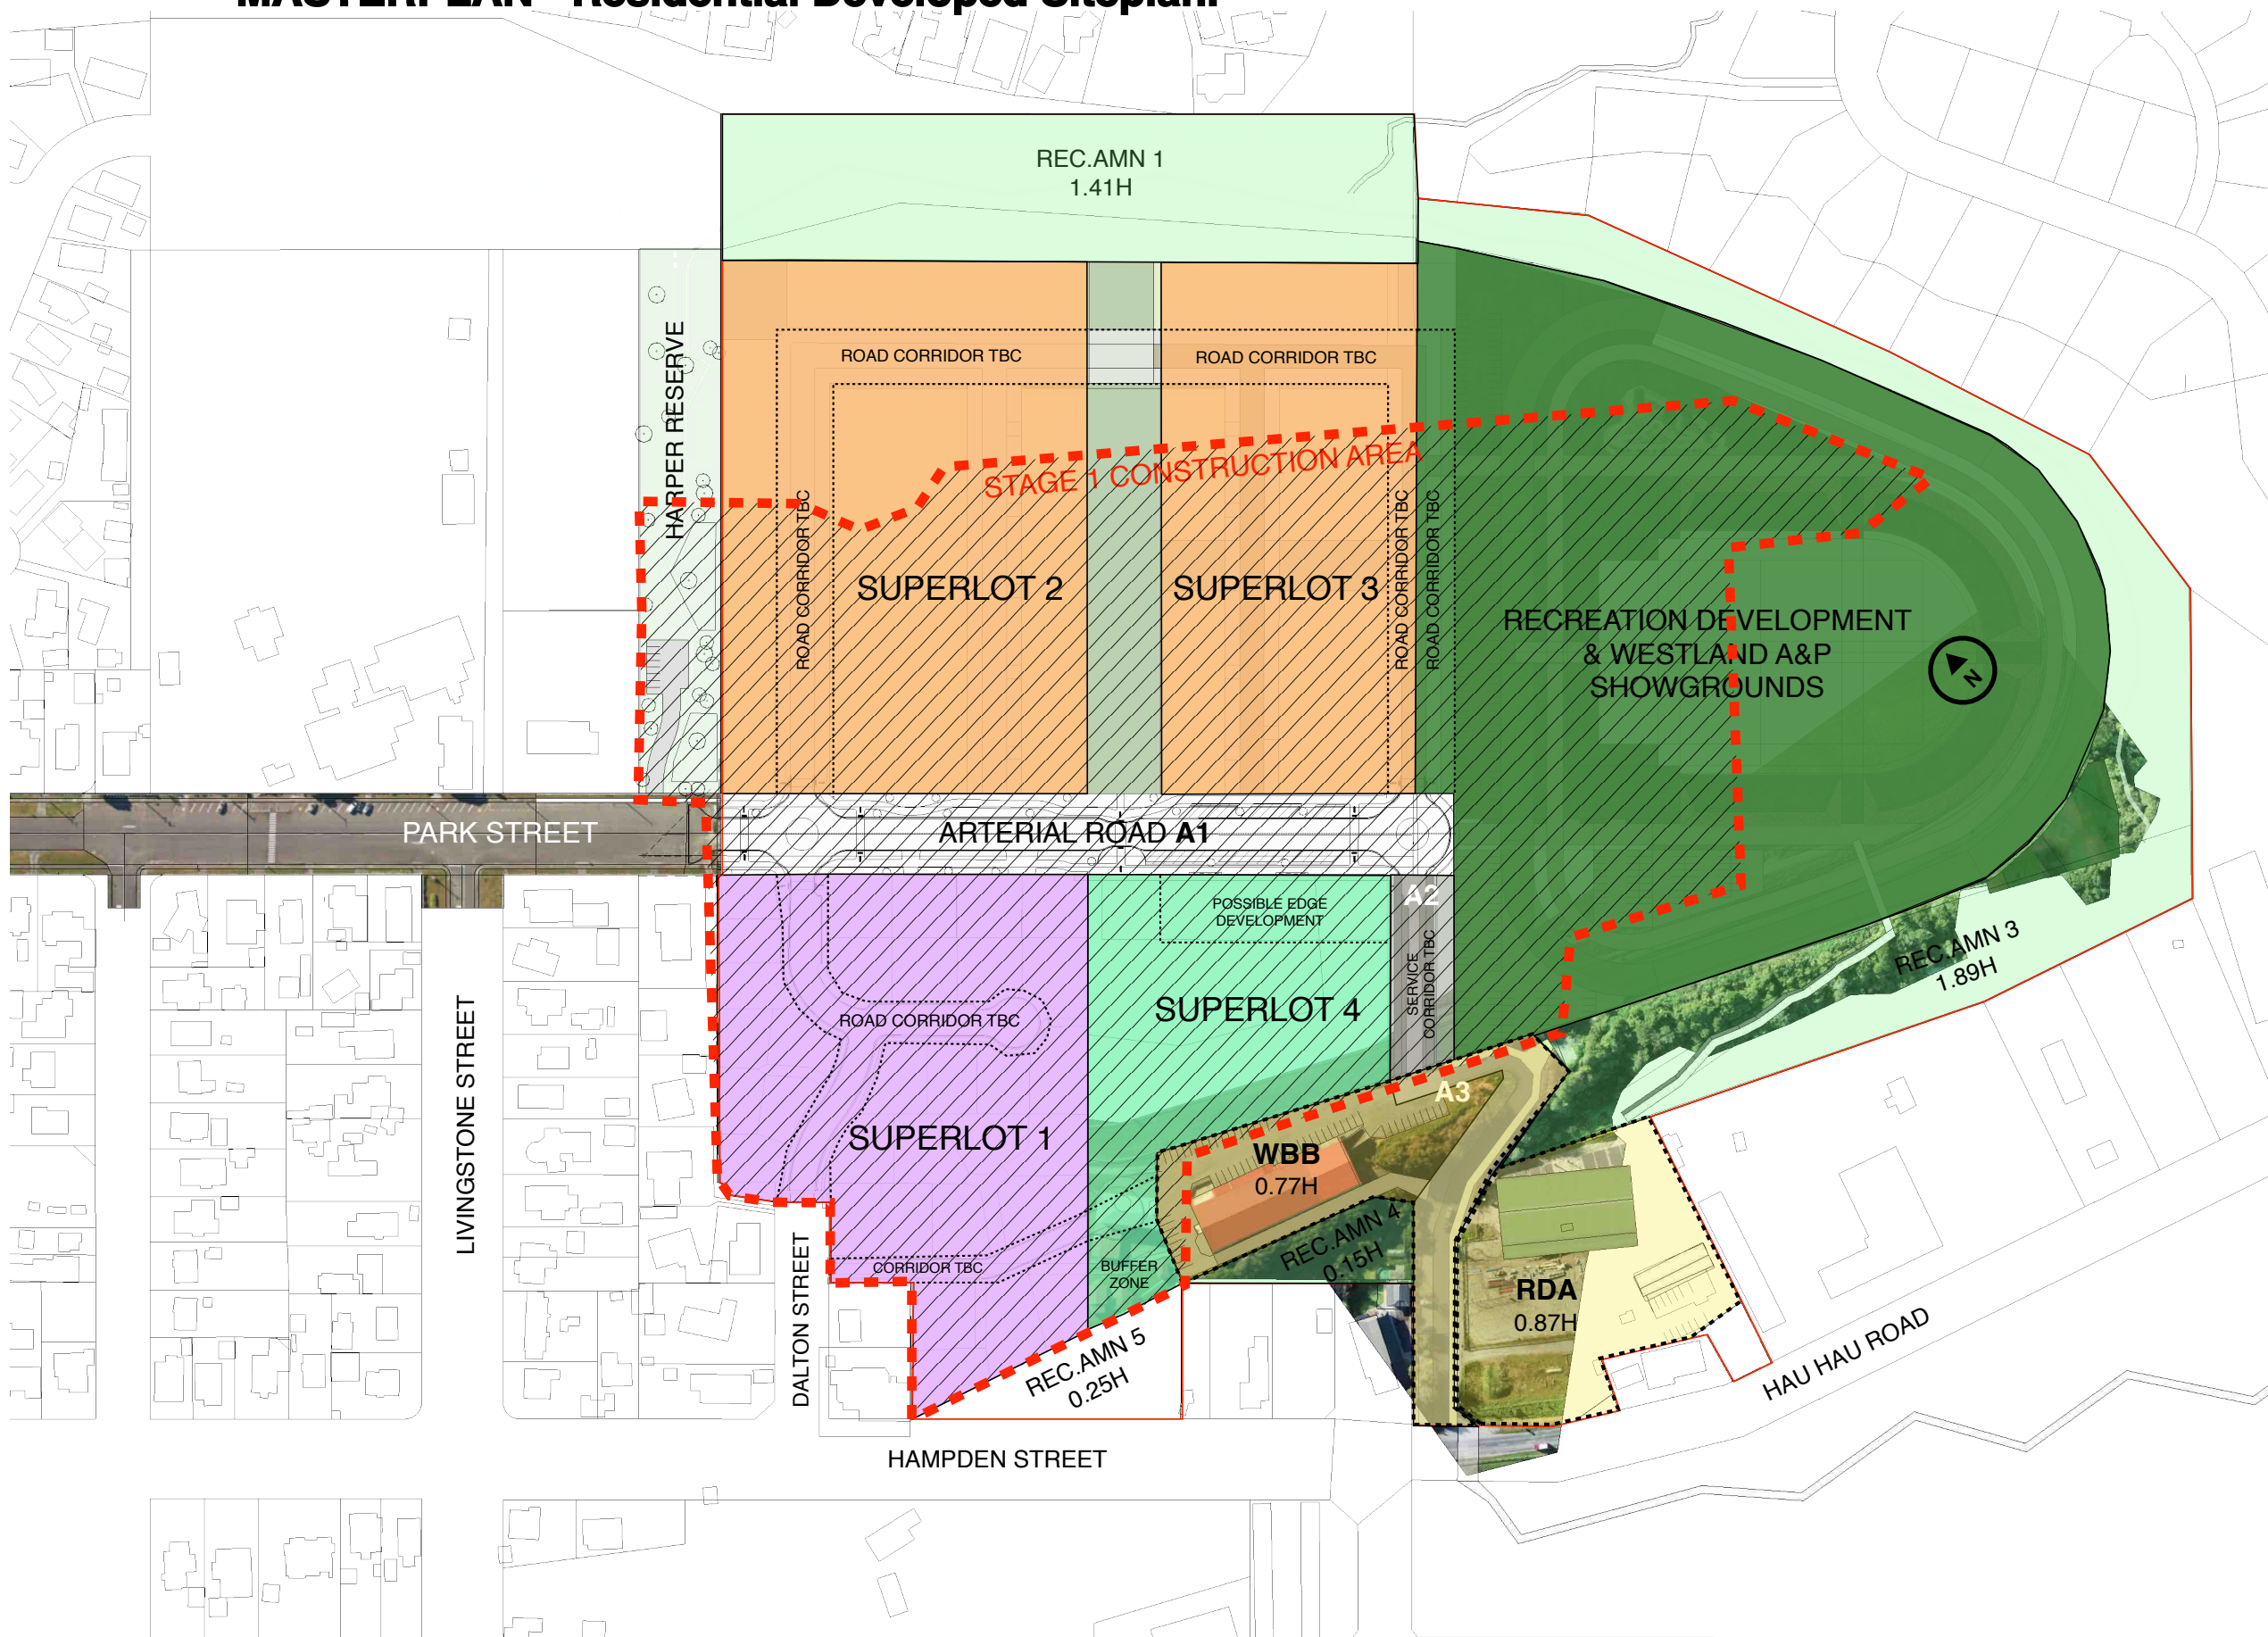

COMMUNITY ENGAGEMENT

Hokitika Racecourse Development

November 2024

HOKITIKA RACECOURSE DEVELOPMENT

Key Projects

Timeline

MASTERPLAN - Residential Developed Siteplan.

scale 1:2500

MASTERPLAN - Site Establishment / Staging.

Community Engagement to date – Racecourse Development

2023

- Early Awareness to key stakeholders
- Community workshops and surveys
- Hokitika Racecourse Working Group
- Recreational Facility engagement with community

2024

- Meetings with RDA, onsite planning
- Meeting with local schools
- Meeting with Boys Brigade
- Meeting with neighbouring residents
- Public meeting

2025

- Recreational Facility development with community
- Westland District Council LTP consultation