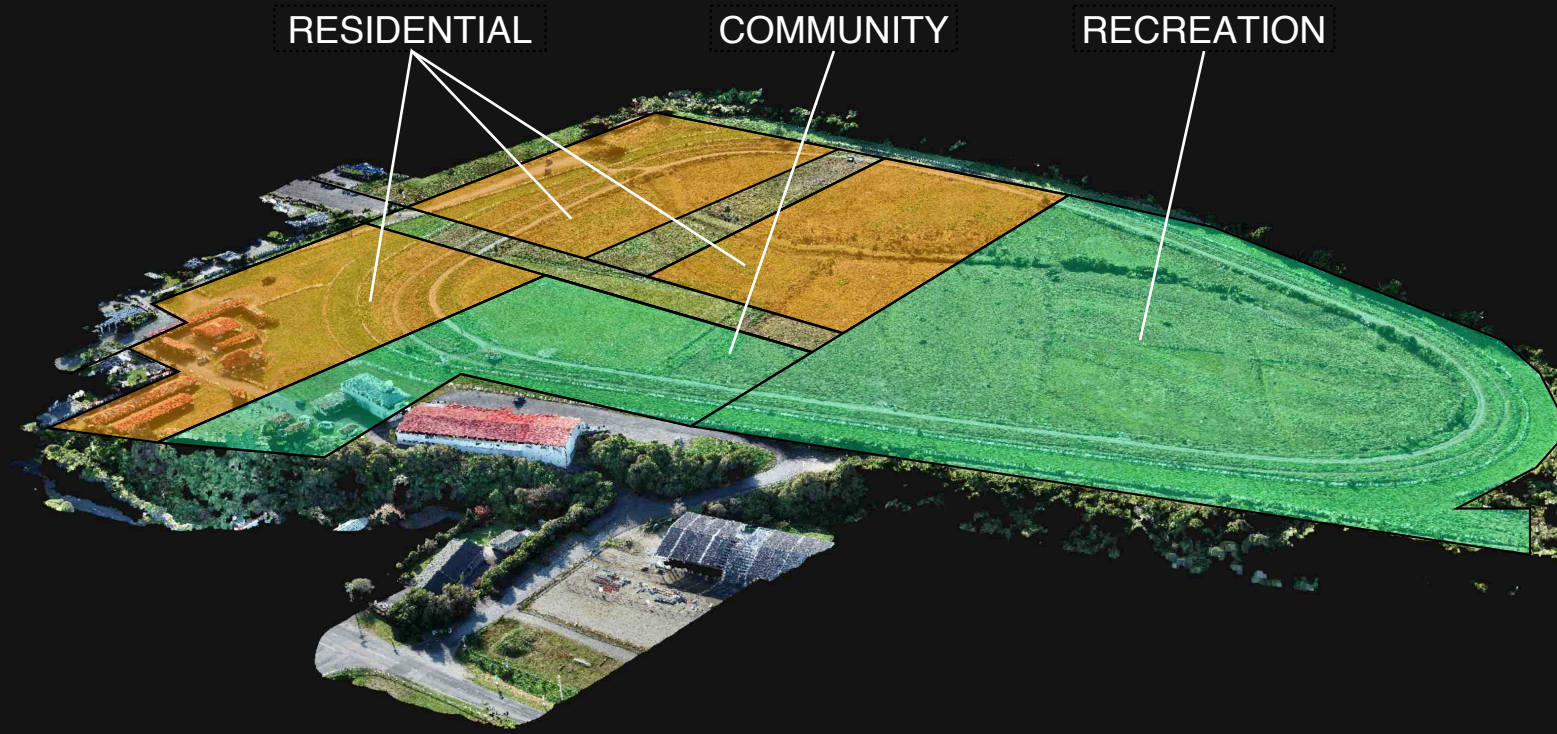

COMMUNITY ENGAGEMENT

Hokitika Racecourse Development

November 2024

HOKITIKA RACECOURSE DEVELOPMENT

Key Projects

Timeline

MASTERPLAN - Residential Developed Siteplan.

scale 1:2500

MASTERPLAN - Site Establishment / Staging.

Community Engagement to date – Racecourse Development

2023

- Early Awareness to key stakeholders
- Community workshops and surveys
- Hokitika Racecourse Working Group
- Recreational Facility engagement with community

2024

- Meetings with RDA, onsite planning
- Meeting with local schools
- Meeting with Boys Brigade
- Meeting with neighbouring residents
- Public meeting

2025

- Recreational Facility development with community
- Westland District Council LTP consultation

RECREATION DEVELOPMENT - Wider Context

COMMUNITY ENGAGEMENT
Hokitika Racecourse Development

Q&A Discussion.