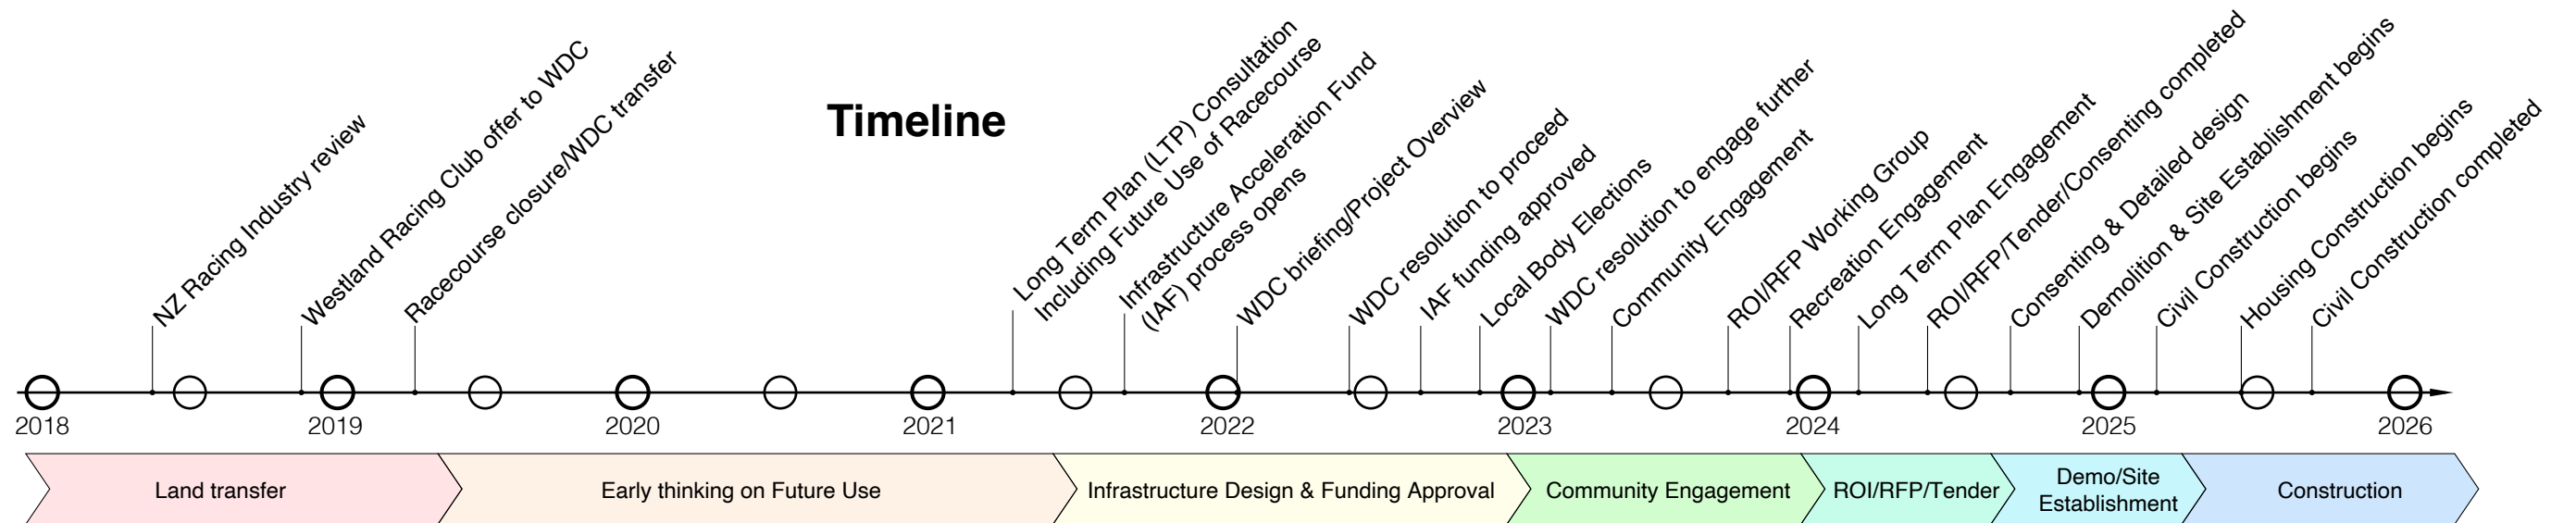

COMMUNITY ENGAGEMENT

Hokitika Racecourse Development

November 2024

HOKITIKA RACECOURSE DEVELOPMENT

Key Projects

Timeline

MASTERPLAN - Residential Developed Siteplan.

scale 1:2500

MASTERPLAN - Site Establishment / Staging.

Community Engagement to date – Racecourse Development

2023

- Early Awareness to key stakeholders
- Community workshops and surveys
- Hokitika Racecourse Working Group
- Recreational Facility engagement with community

2024

- Meetings with RDA, onsite planning
- Meeting with local schools
- Meeting with Boys Brigade
- Meeting with neighbouring residents
- Public meeting

2025

- Recreational Facility development with community
- Westland District Council LTP consultation