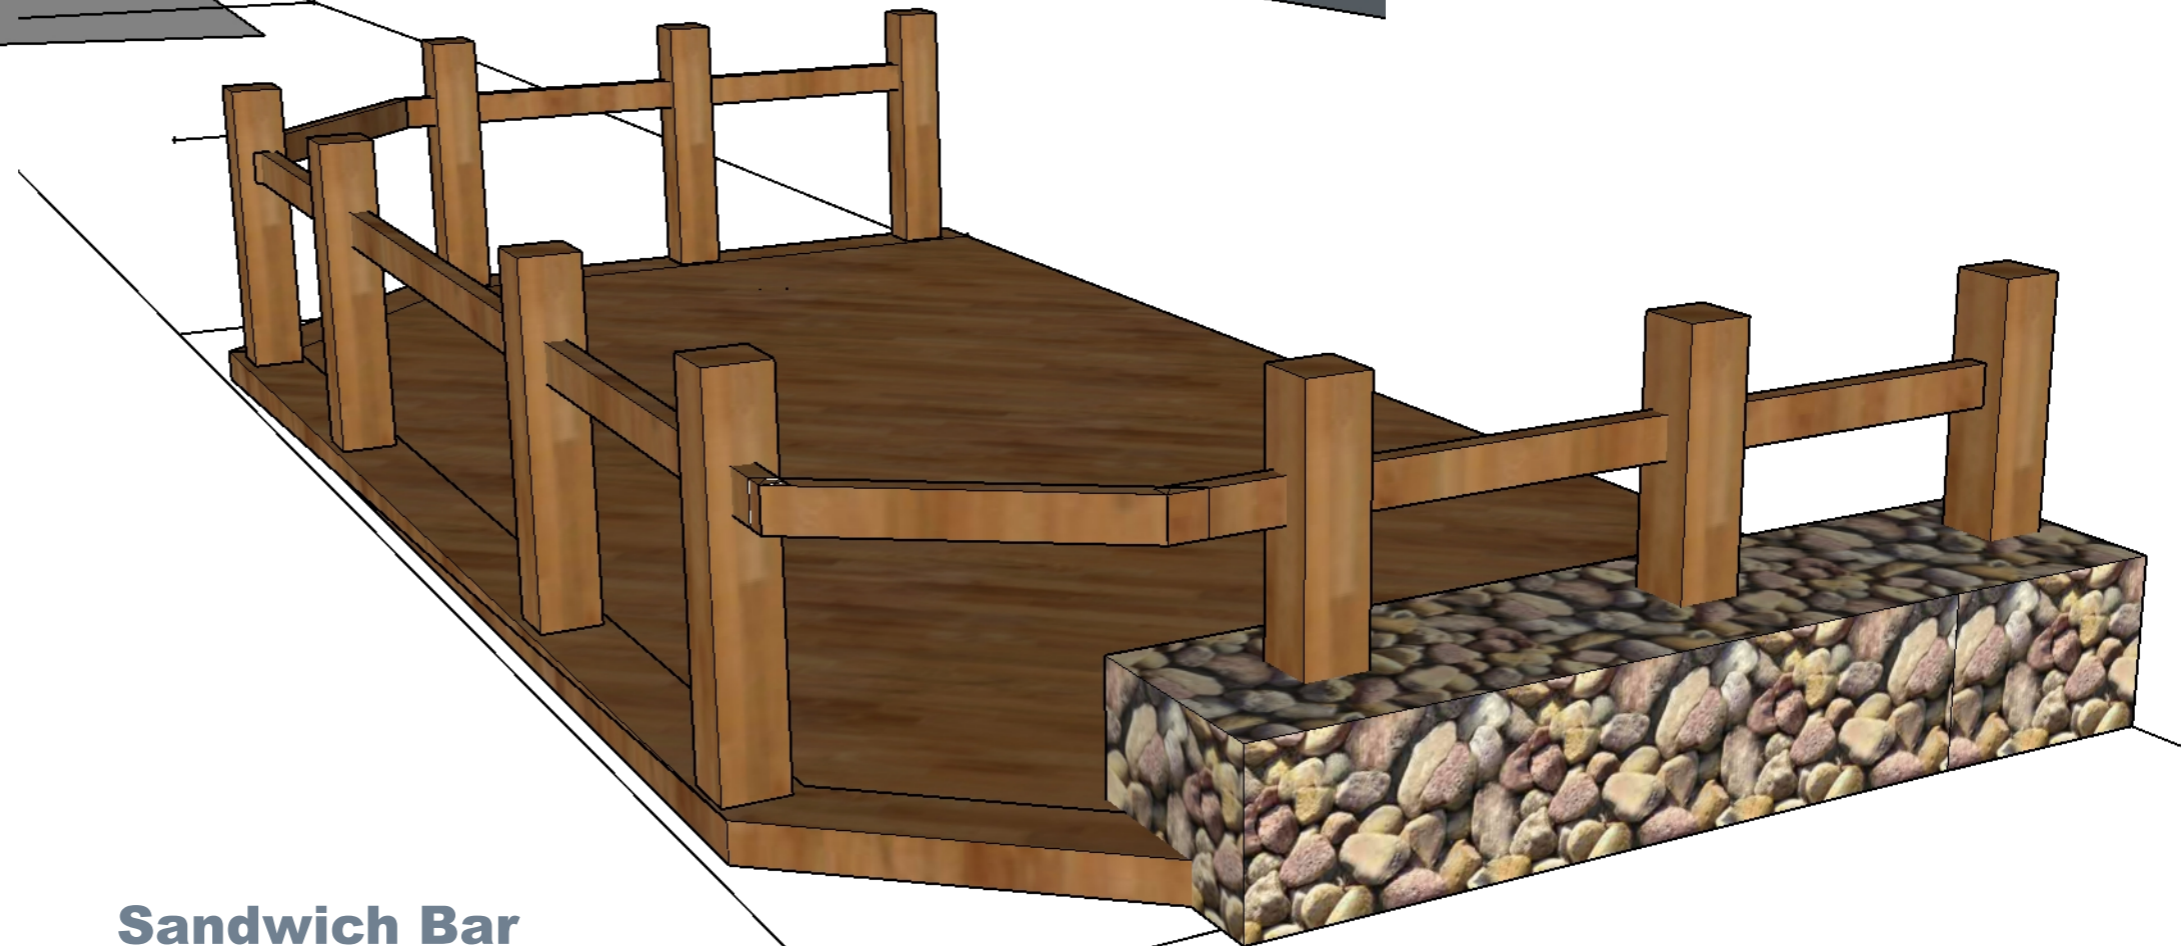

## Proposed Temporary Streetscape Alterations to Revell Street, Hokitika

WESTLAND DISTRICT  
COUNCIL

Concept: #3

Issue: For approval  
Date: 27/07/21

Scale: Not to scale  
Drawn: Simon Eyre

**Revell Crossing**

**Stella extension**

**East eats**

**Sandwich Bar**

**Possible light stringing option**

**Display Stand**