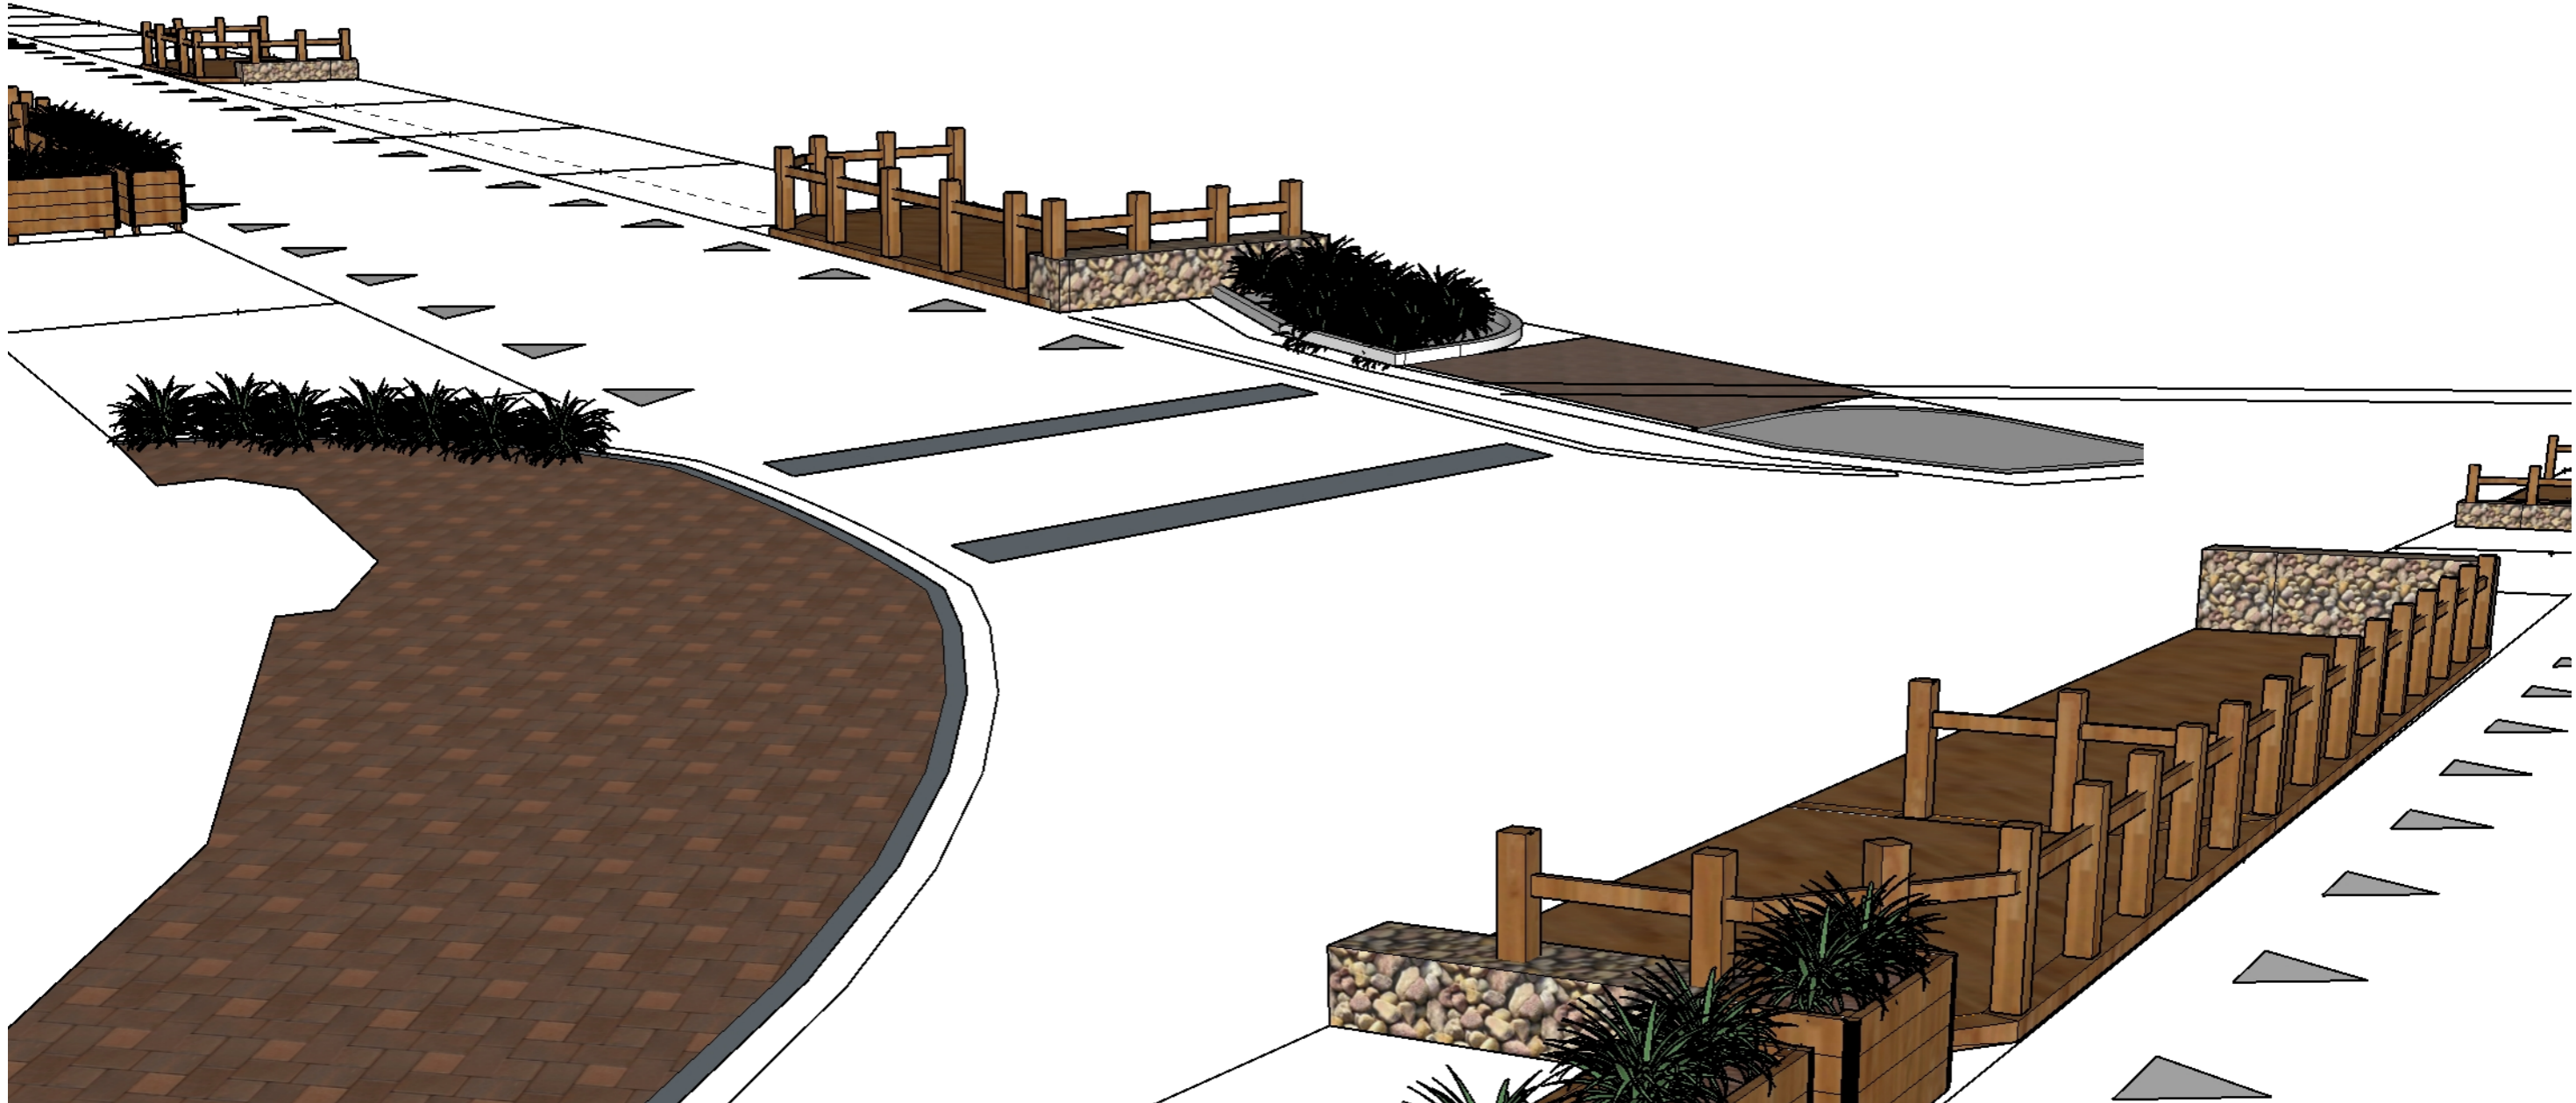

## Proposed Temporary Streetscape Alterations to Revell Street, Hokitika

WESTLAND DISTRICT  
COUNCIL

Concept: #3

Issue: For approval  
Date: 27/07/21

Scale: Not to scale  
Drawn: Simon Eyre

**Revell Crossing**

**Stella extension**

**East eats**

**Sandwich Bar**

**Possible light stringing option**

**Display Stand**