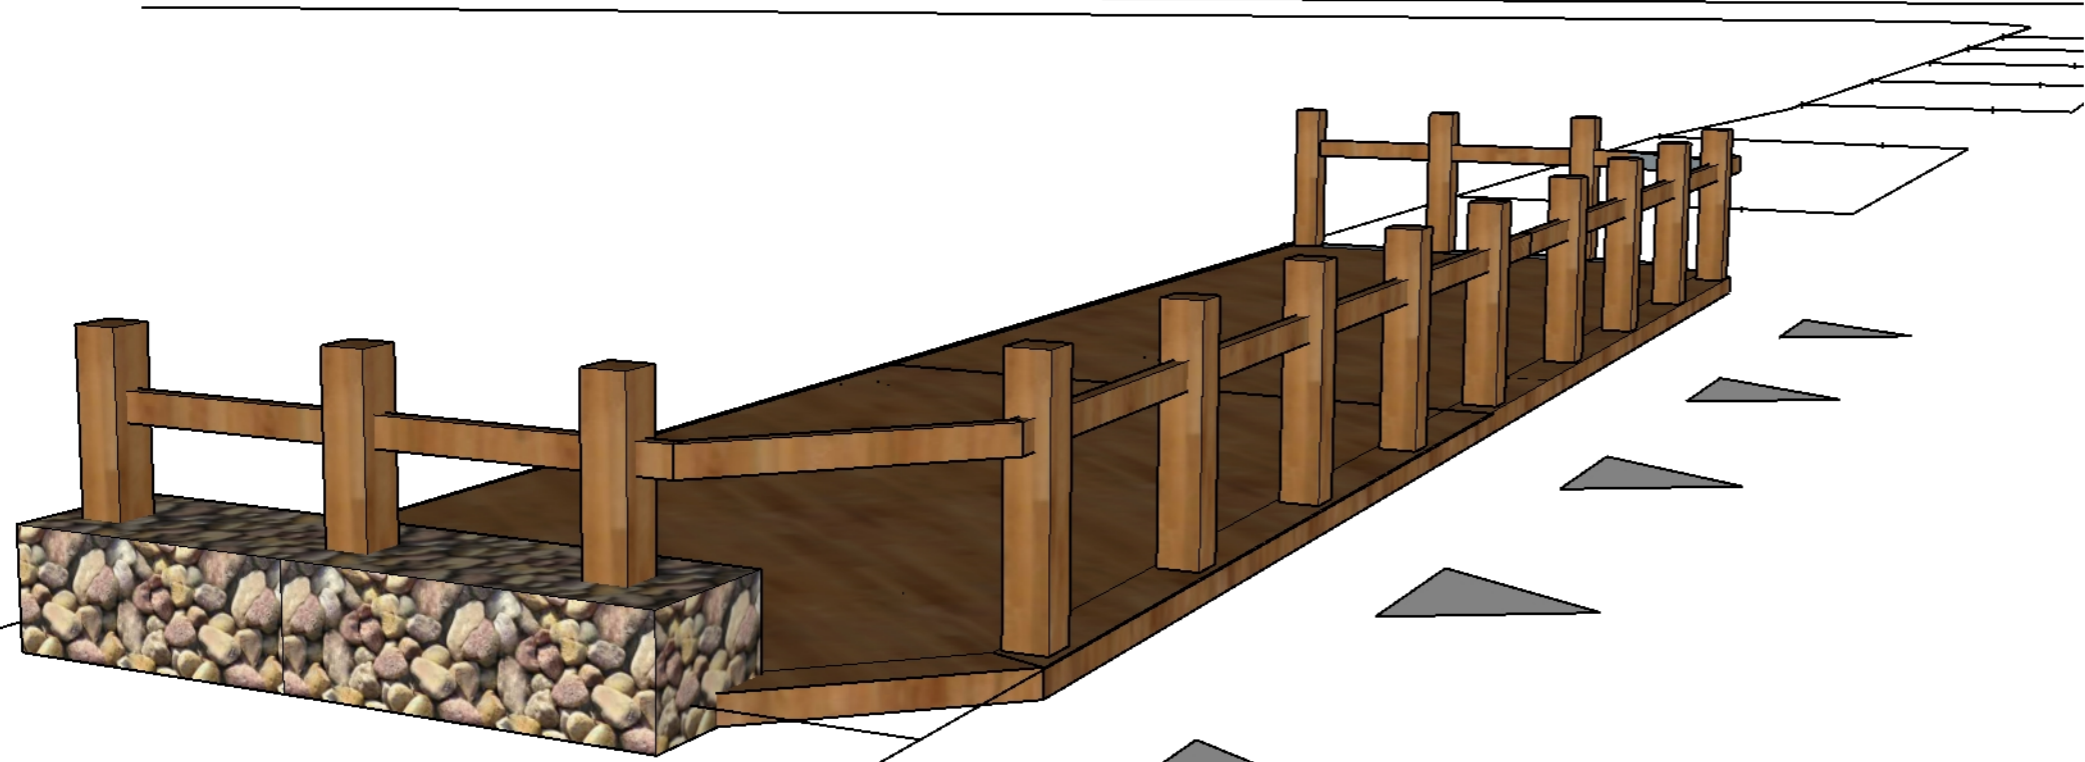

## Proposed Temporary Streetscape Alterations to Revell Street, Hokitika

WESTLAND DISTRICT  
COUNCIL

Concept: #3

Issue: For approval  
Date: 27/07/21

Scale: Not to scale  
Drawn: Simon Eyre

**Revell Crossing**

**Stella extension**

**East eats**

**Sandwich Bar**

**Possible light stringing option**

**Display Stand**