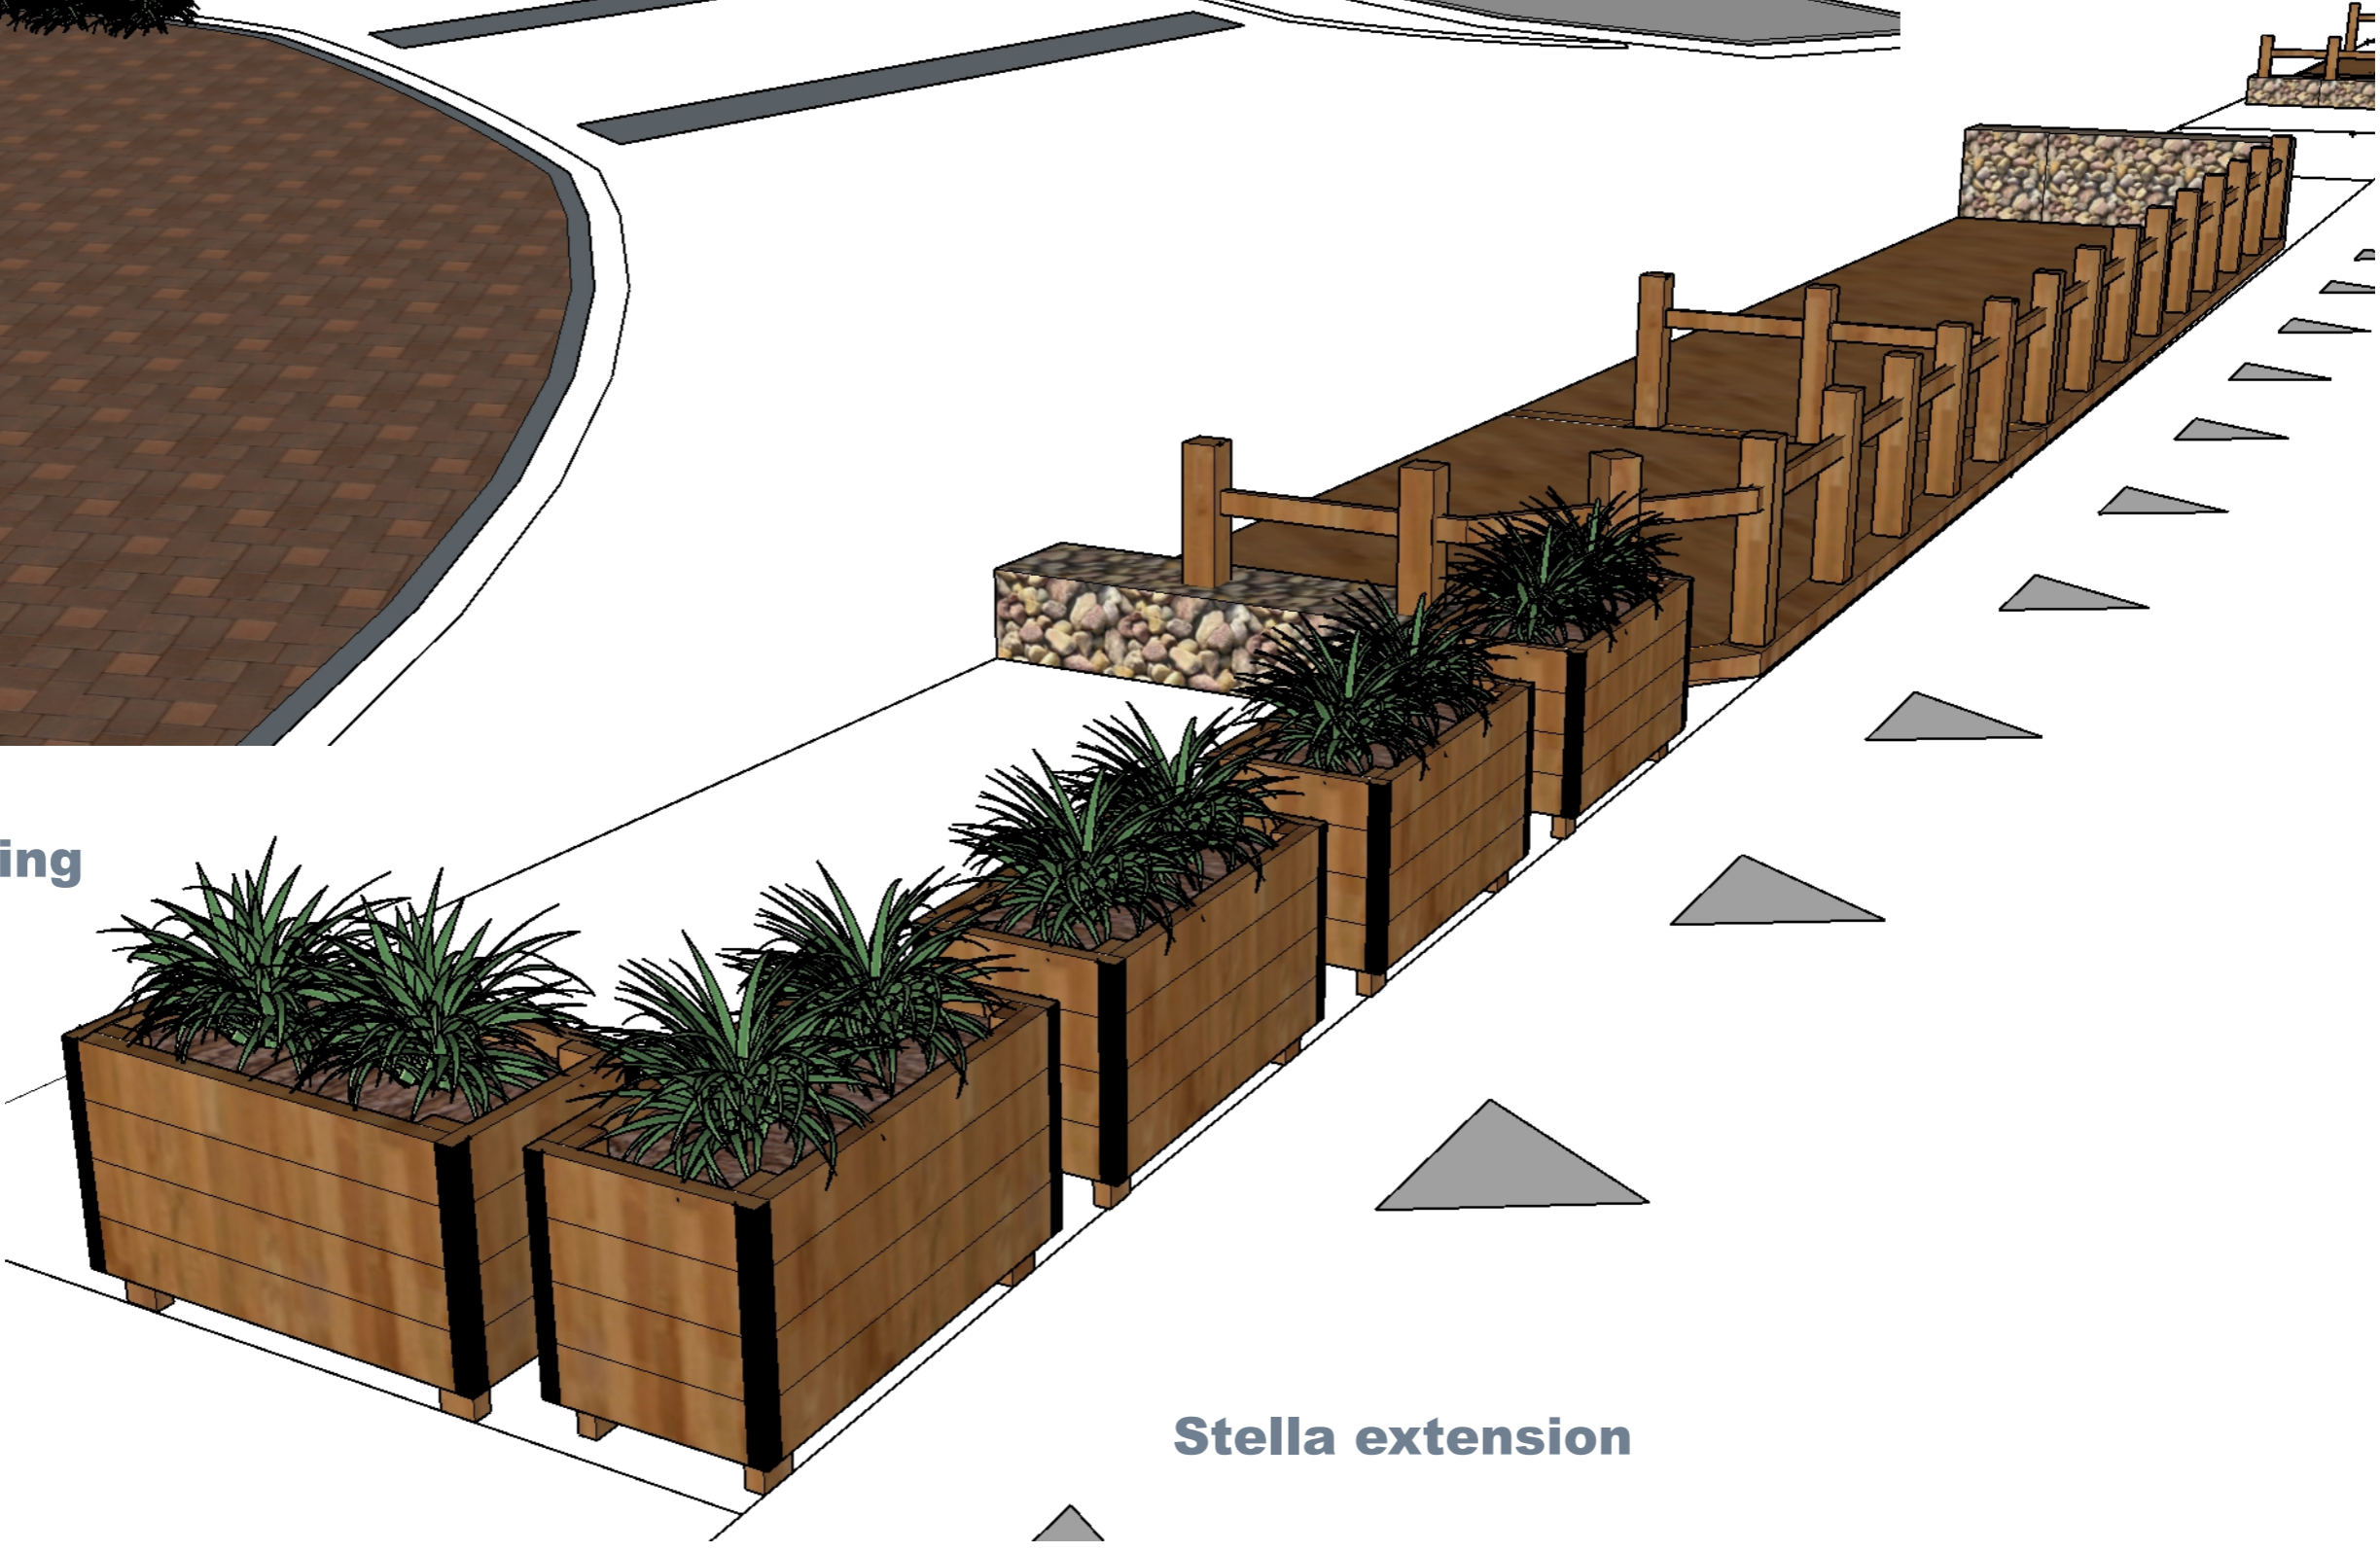

## Proposed Temporary Streetscape Alterations to Revell Street, Hokitika

WESTLAND DISTRICT  
COUNCIL

Concept: #3

Issue: For approval  
Date: 27/07/21

Scale: Not to scale  
Drawn: Simon Eyre

**Revell Crossing**

**Stella extension**

**East eats**

**Sandwich Bar**

**Possible light stringing option**

**Display Stand**