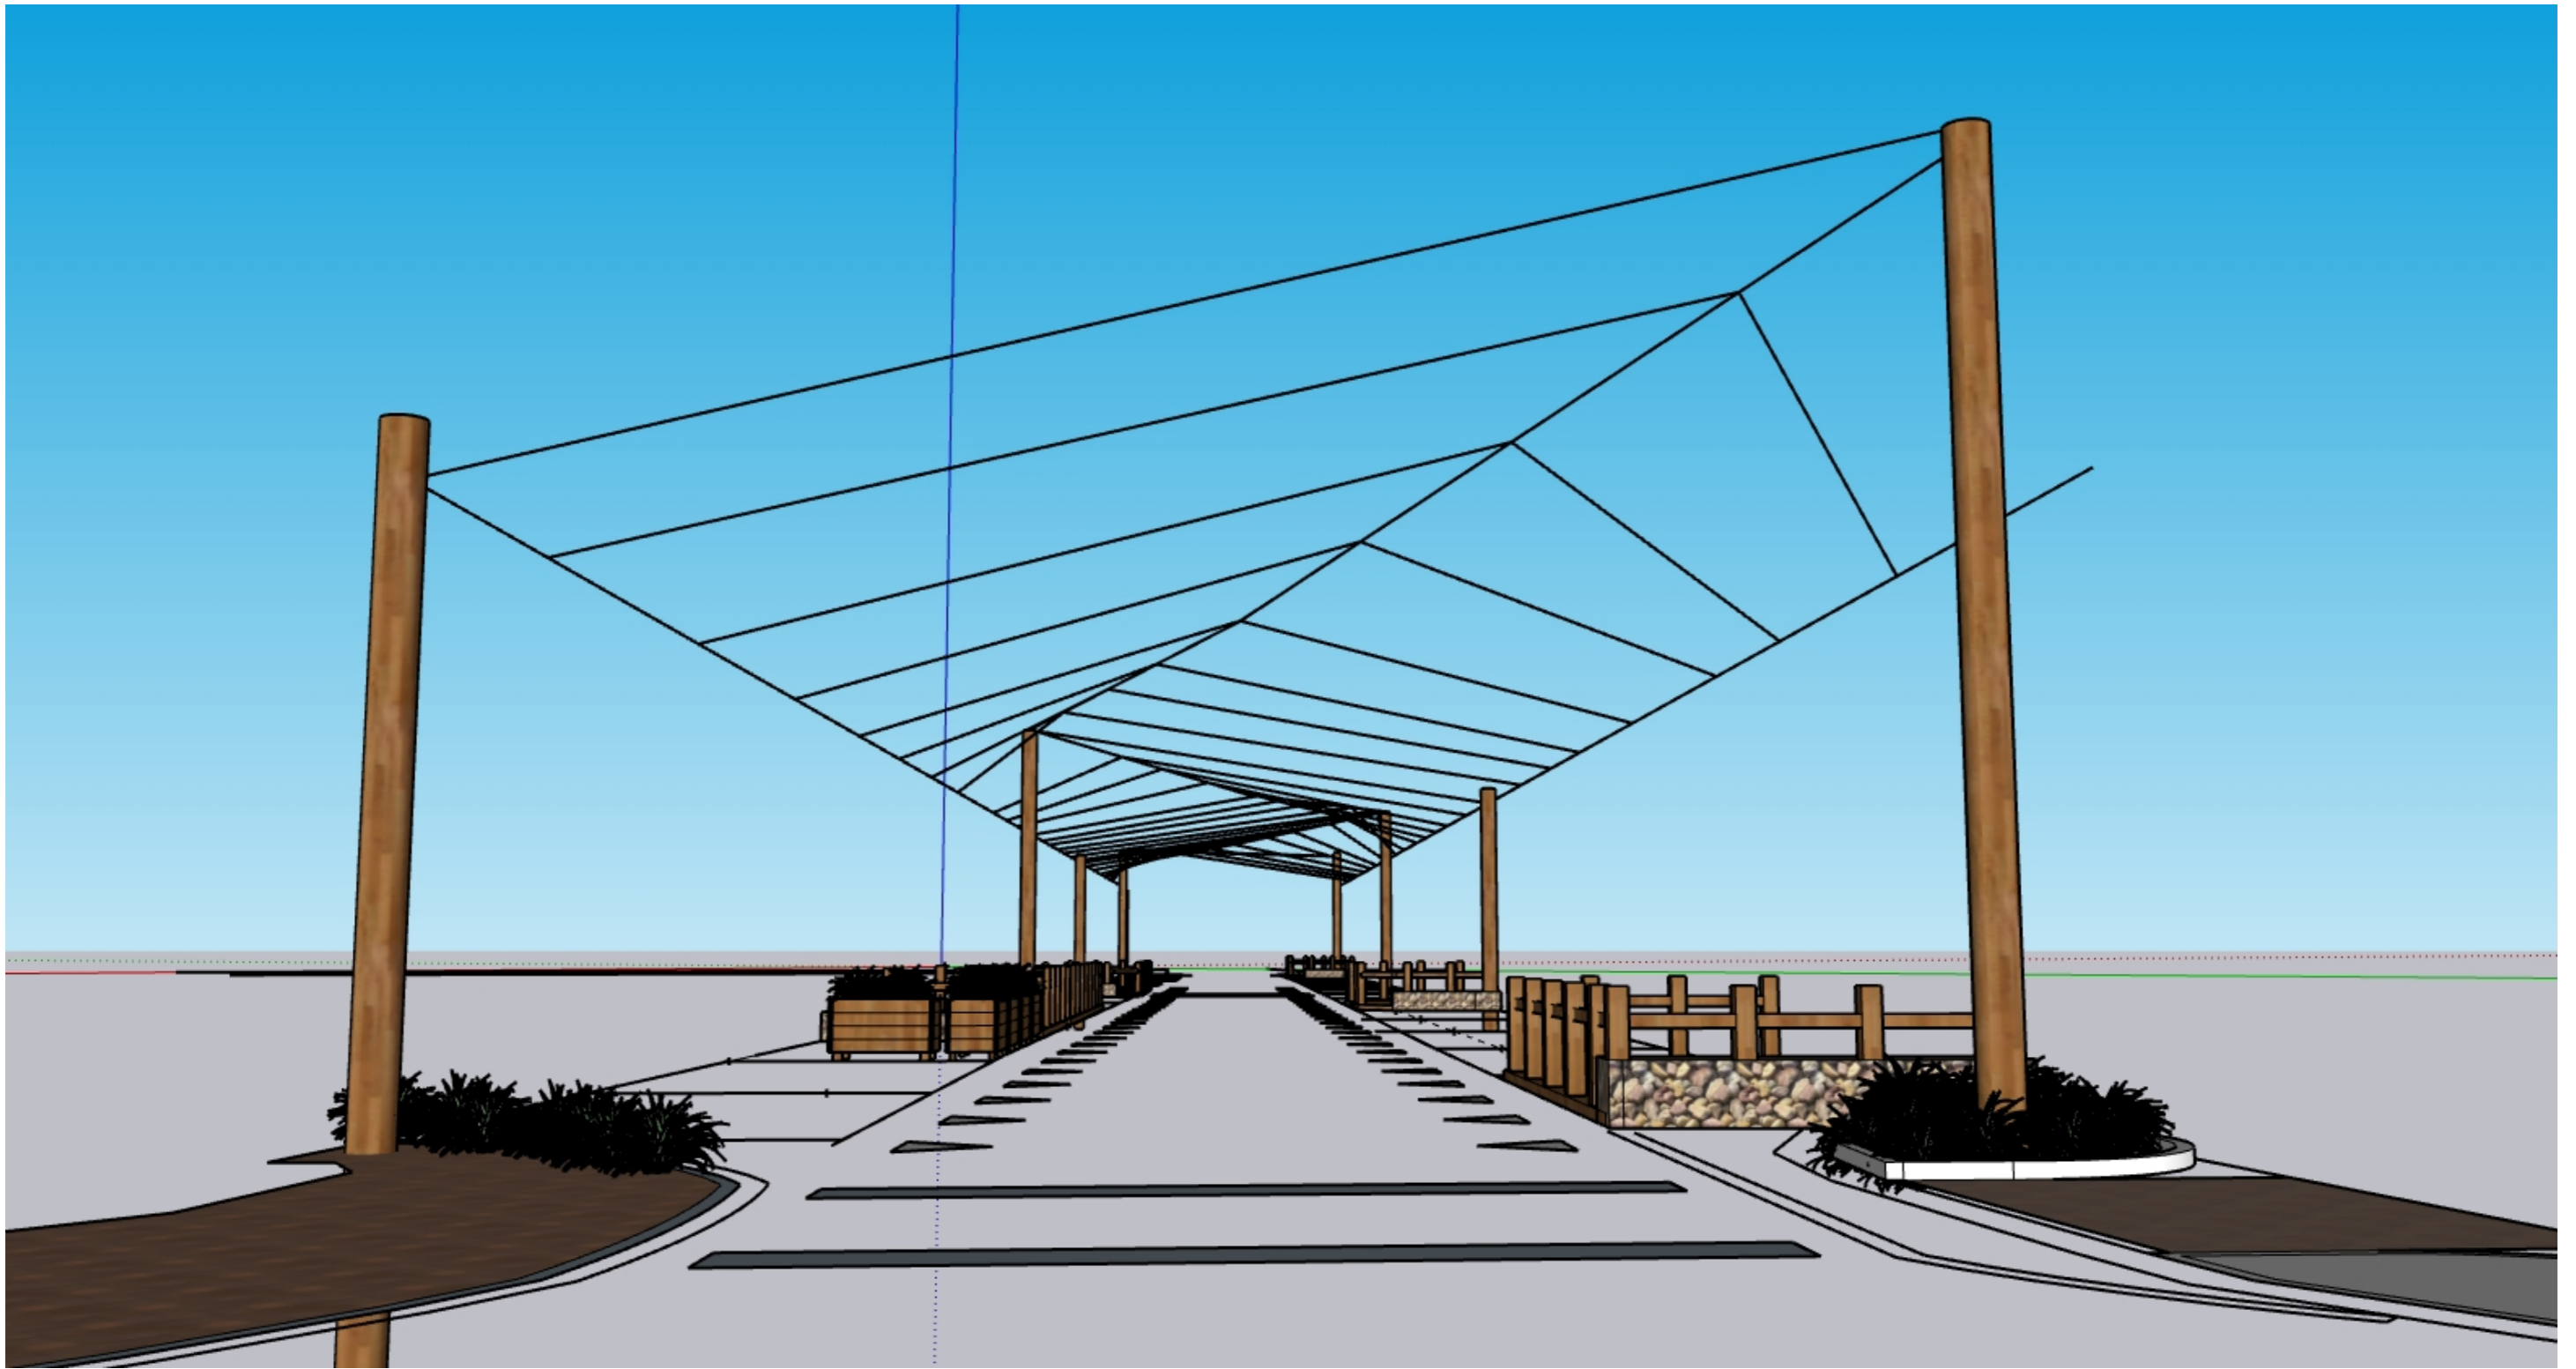

## Proposed Temporary Streetscape Alterations to Revell Street, Hokitika

WESTLAND DISTRICT  
COUNCIL

Concept: #3

Issue: For approval  
Date: 27/07/21

Scale: Not to scale  
Drawn: Simon Eyre

**Revell Crossing**

**Stella extension**

**East eats**

**Sandwich Bar**

**Possible light stringing option**

**Display Stand**